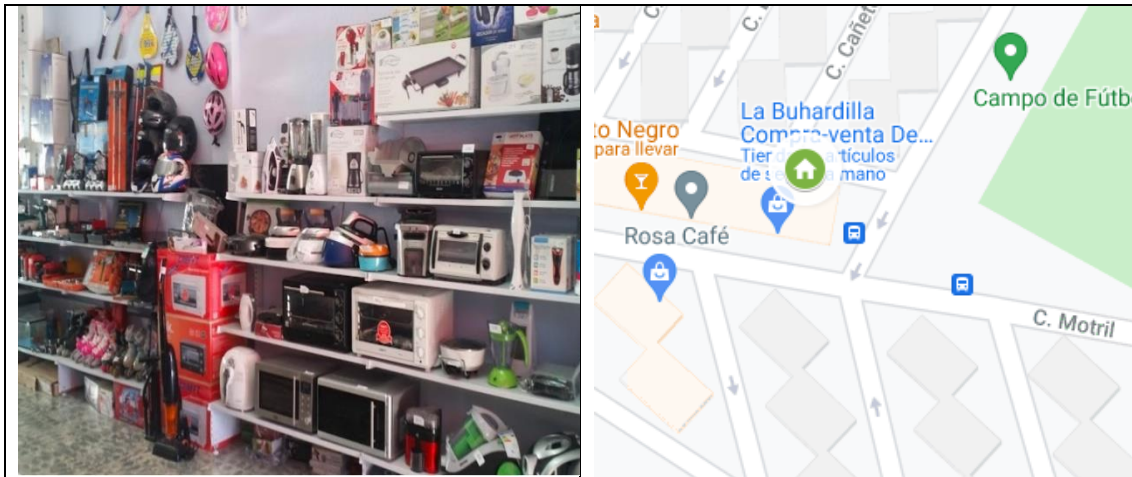

REUSEMED

MAP OF REUSE RESOURCES