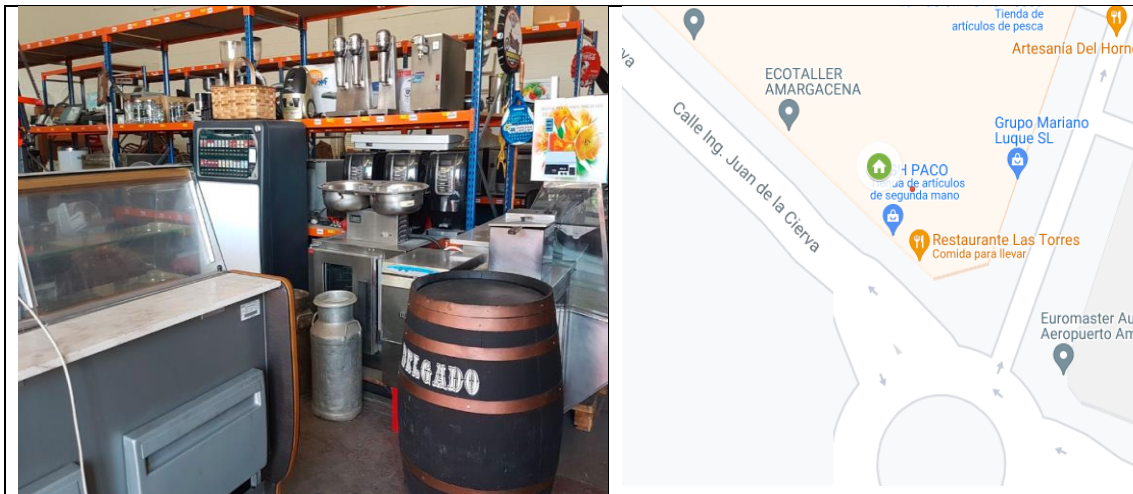

REUSEMED

MAP OF REUSE RESOURCES