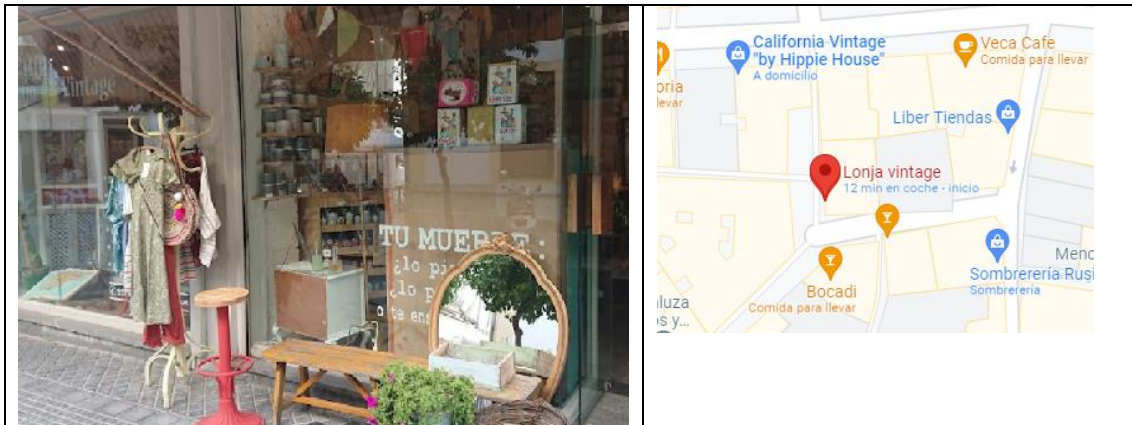

REUSEMED

MAP OF REUSE RESOURCES