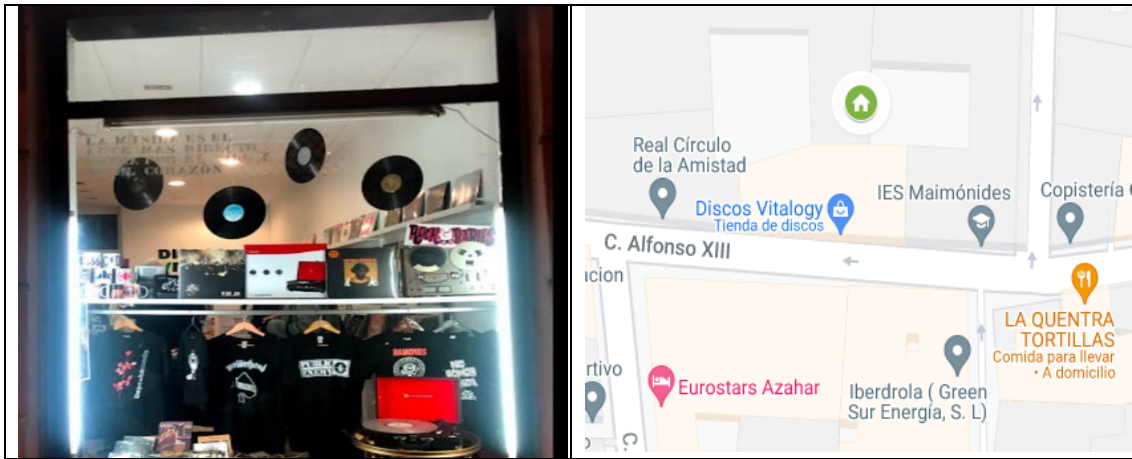

REUSEMED

MAP OF REUSE RESOURCES