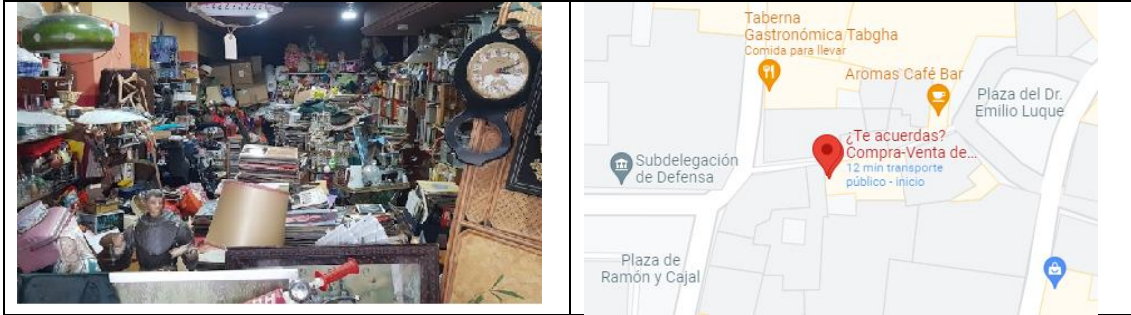

MAP OF REUSE RESOURCES