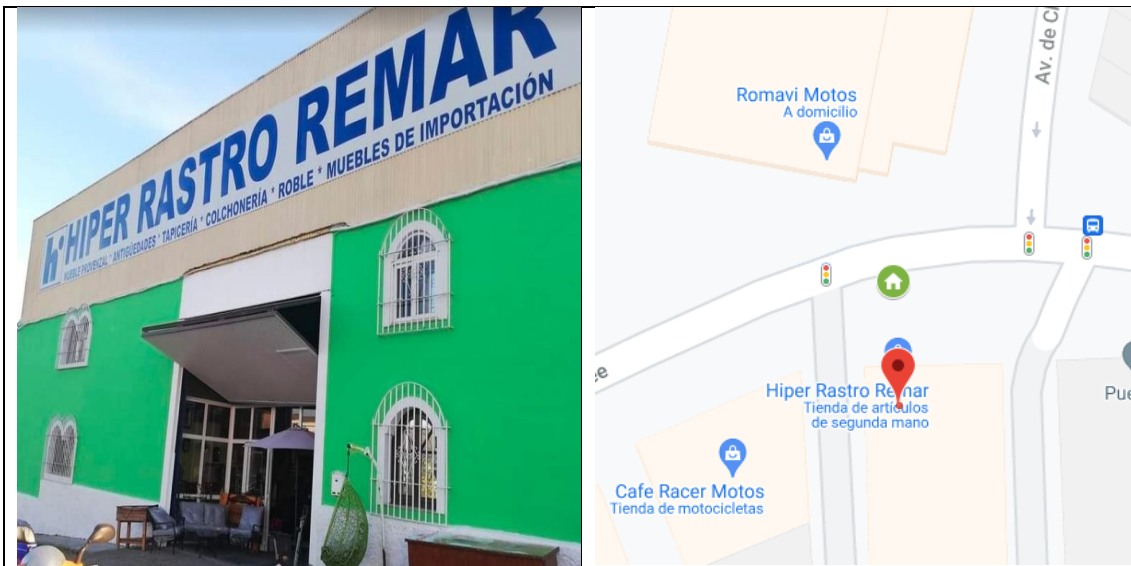

Others (specify):						
YEAR TOTAL						

MAP OF REUSE RESOURCES