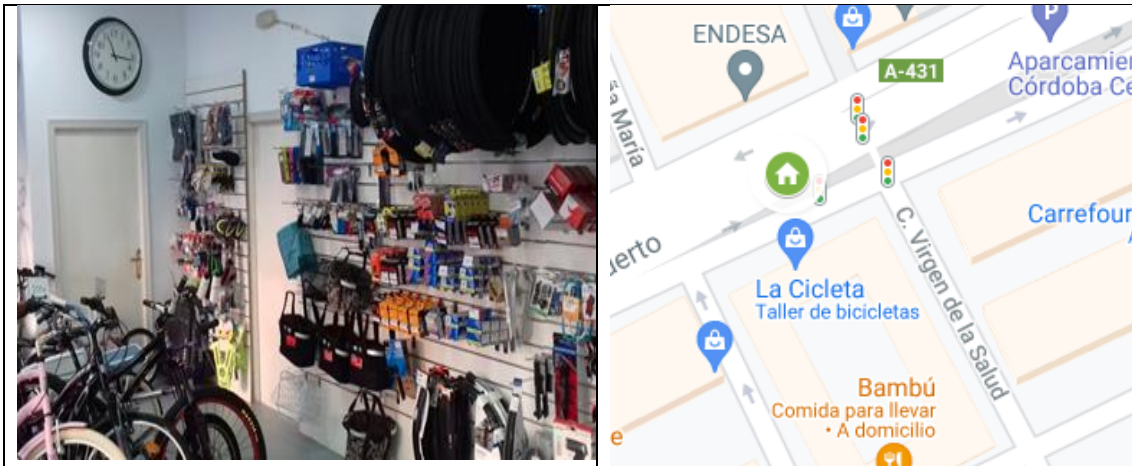

REUSEMED

Entity's designation