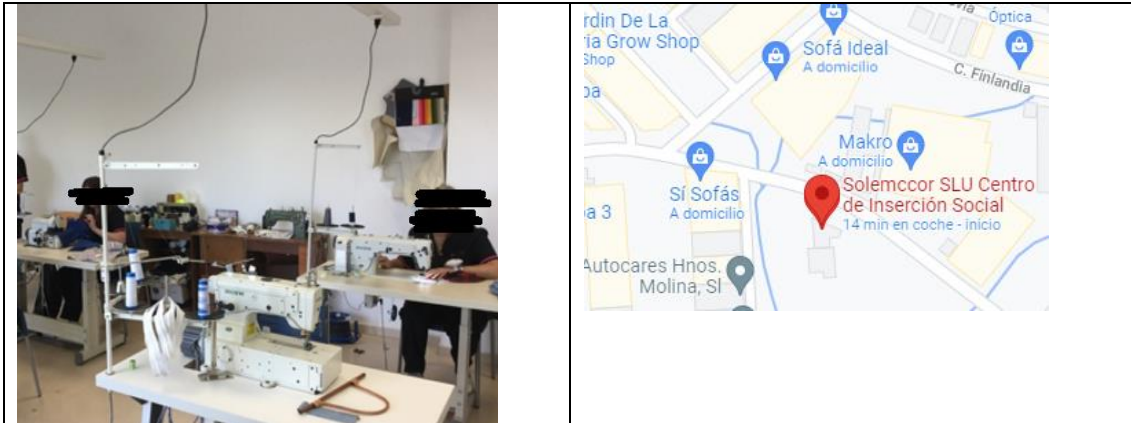

REUSEMED

MAP OF REUSE RESOURCES