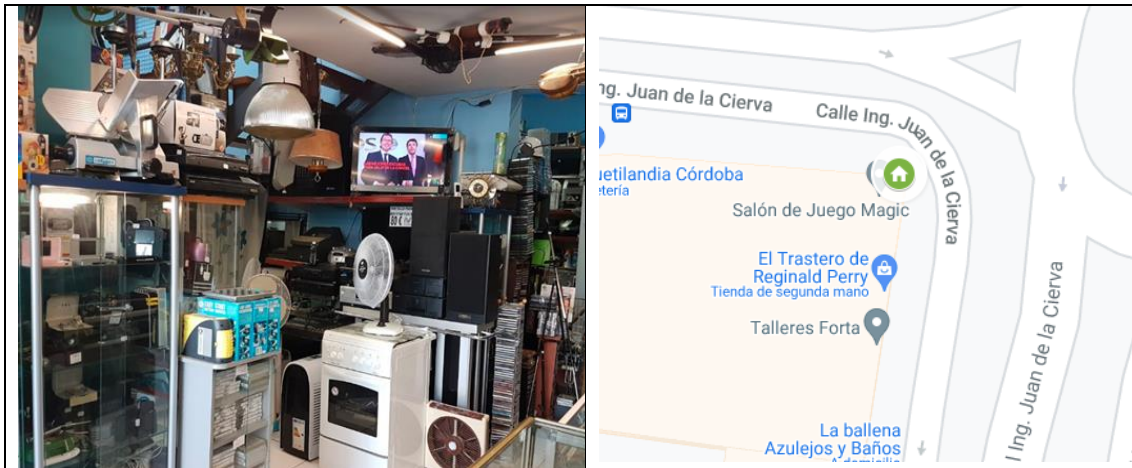

REUSEMED

MAP OF REUSE RESOURCES