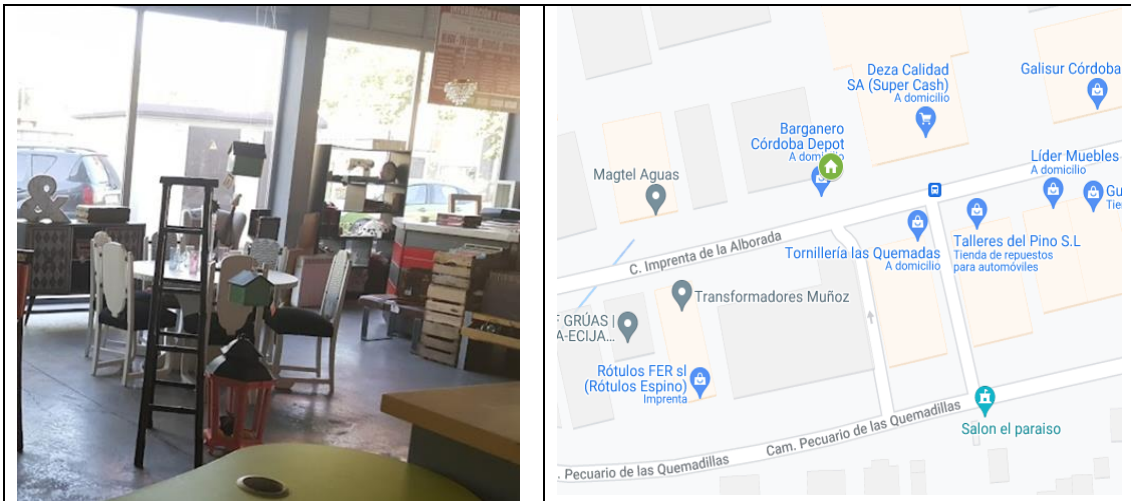

REUSEMED

MAP OF REUSE RESOURCES