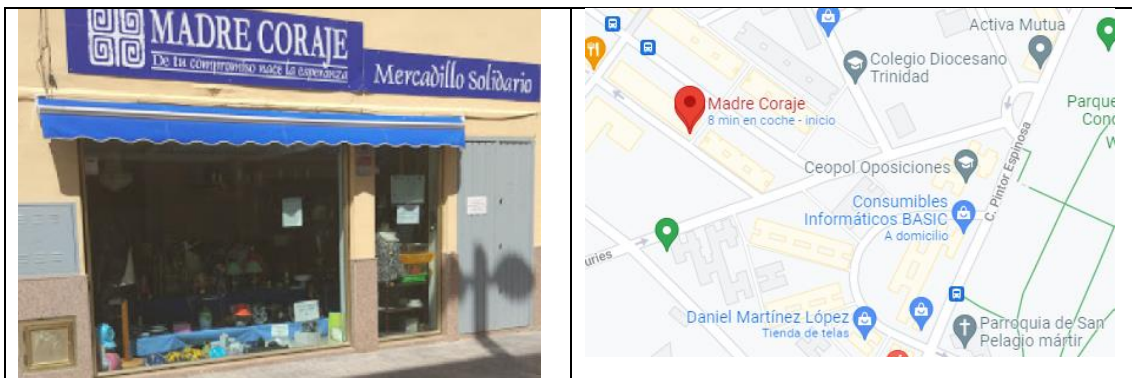

Others (specify): Home decor and accessories	X					
YEAR TOTAL						

MAP OF REUSE RESOURCES