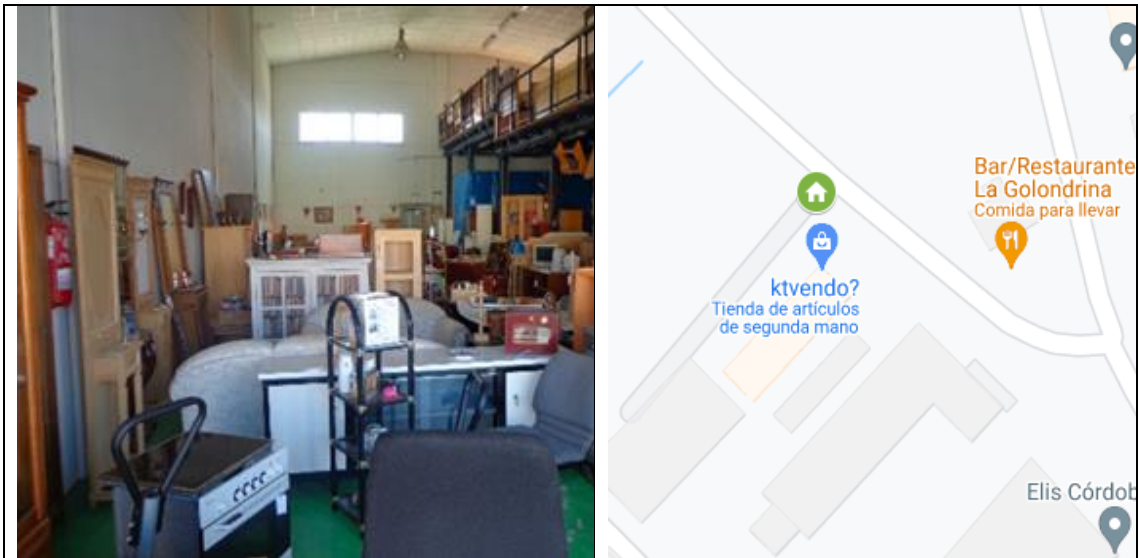

REUSEMED

MAP OF REUSE RESOURCES